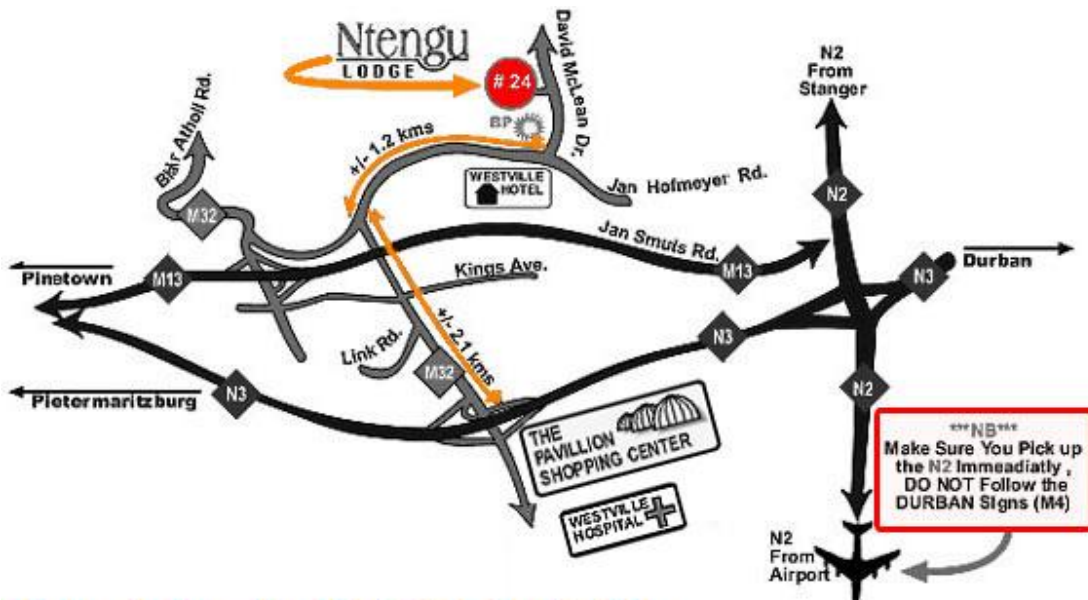

Gradings and Standards

Graded Luxury by the Portfolio Collection.

Personalised Service

Ntengu Lodge ~ KwaZulu-Natal ~ South Africa

24 David McLean Drive , Westville

Tel: +27 31 2668578 Fax : +27 31 2668026

Cell: +27 837772644